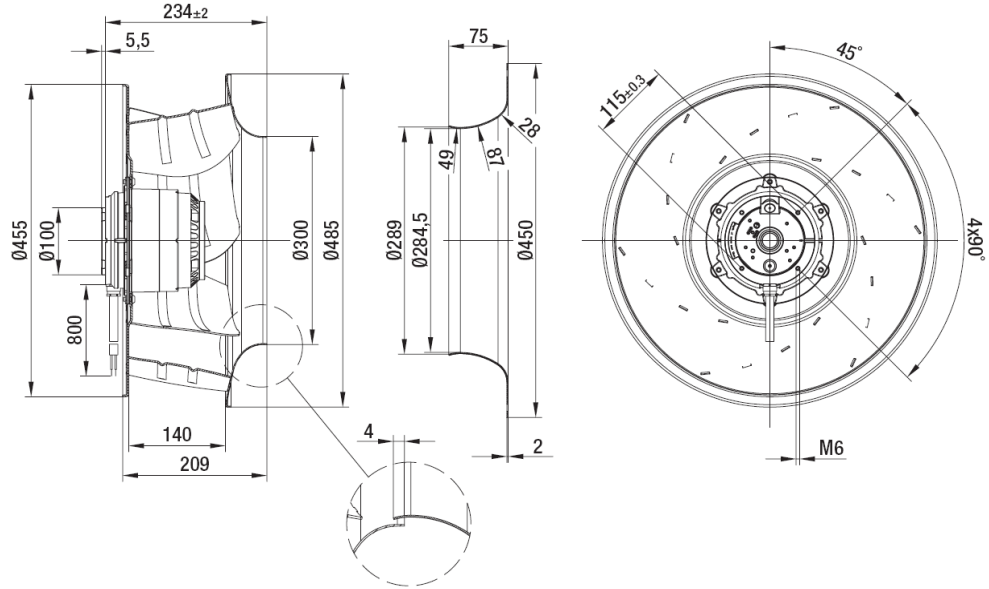

Fanlar

“ebmpapst” Geriye Eğik Kanatlı Santrifüj Fanlar

R4E450 AK01 - 01

Phase		1~
Nominal voltage	[V]	230
Frequency	[Hz]	50
Type of data definition		ml
Valid for approval / standard		CE
Speed	[min ⁻¹]	1250
Power input	[W]	680
Current draw	[A]	3
Motor capacitor	[µF]	14
Capacitor voltage	[VDB]	400
Min. back pressure	[Pa]	0
Max. ambient temperature	[°C]	70
Air flow	[m ³ /h]	5940
Back pressure	[Pa]	0