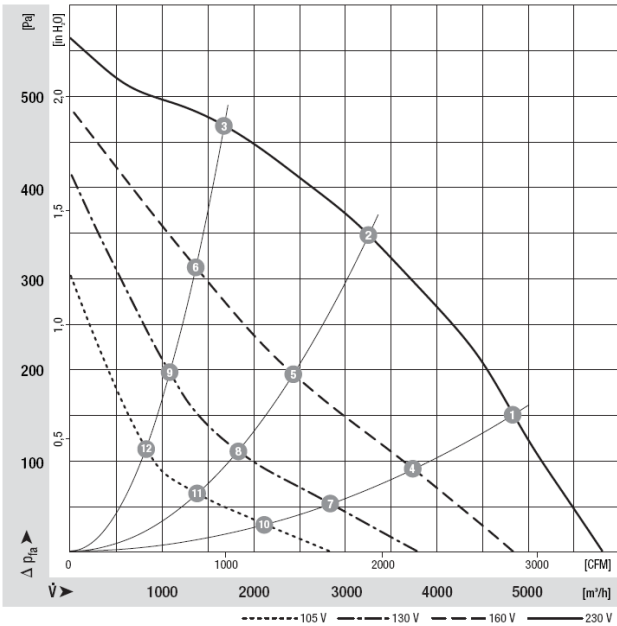

Performans :