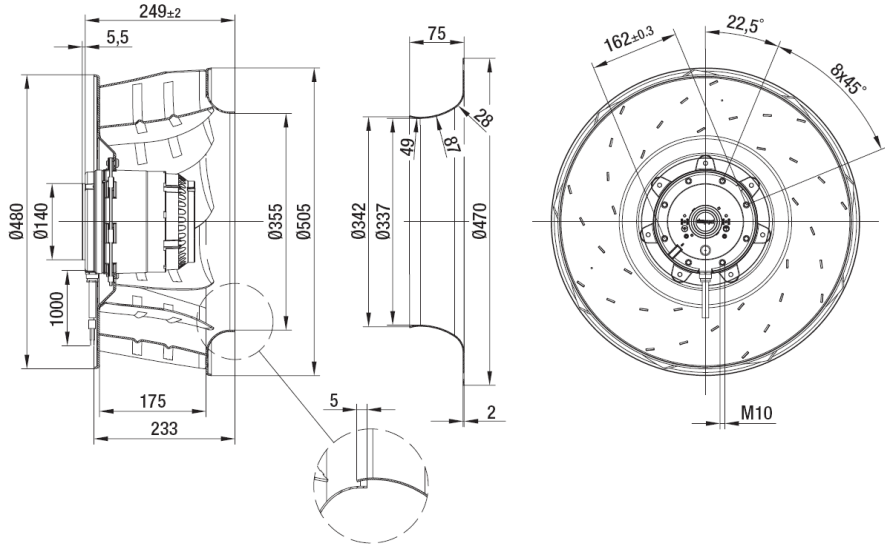

**Fanlar**

**“ebmpapst”**

**Geriye Eğik Kanatlı Santrifüj Fanlar**

**R4D500 AT03 - 01**

Phase		3~	3~
Nominal voltage	[V]	230	400
Connection		D	Y
Frequency	[Hz]	50	50
Type of data definition		ml	ml
Valid for approval / standard		CE	CE
Speed	[min <sup>-1</sup> ]	1375	1375
Power input	[W]	1430	1430
Current draw	[A]	5.2	3
Min. back pressure	[Pa]	0	0
Max. ambient temperature	[°C]	85	85
Air flow	[m <sup>3</sup> /h]	8320	8320
Back pressure	[Pa]	0	0
Sound pressure level	[dB(A)]	78	78