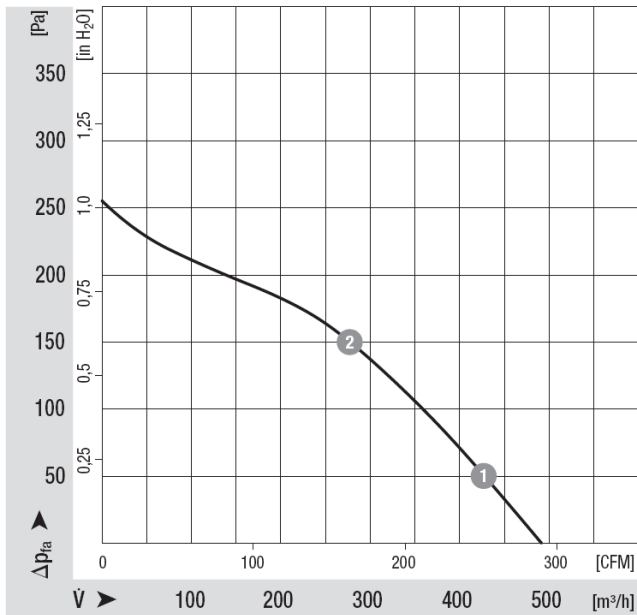

Fanlar

“ebmpapst” Geriye Eğik Kanatlı Santrifüj Fanlar

R2E175 AR72 - 05

| | | | |
|-------------------------------|----------------------|---------|---------|
| Phase | | 1~ | 1~ |
| Nominal voltage | [V] | 230 | 230 |
| Frequency | [Hz] | 50 | 60 |
| Type of data definition | | rfa | rfa |
| Valid for approval / standard | | CE | CE |
| Speed | [min ⁻¹] | 2650 | 3100 |
| Power input | [W] | 50 | 51 |
| Current draw | [A] | 0,25 | 0.23 |
| Motor capacitor | [µF] | 1,5 | 1.5 |
| Capacitor voltage | [VDB] | 400 | 400 |
| Capacitor standard | | P0 (CE) | P0 (CE) |
| Min. back pressure | [Pa] | 0 | 0 |
| Max. ambient temperature | [°C] | - | - |
| Air flow | [m ³ /h] | 490 | 570 |
| Back pressure | [Pa] | 0 | 0 |
| Sound pressure level | [dB(A)] | 63 | 68 |

Performans (50 Hz) :

Bağlantı: