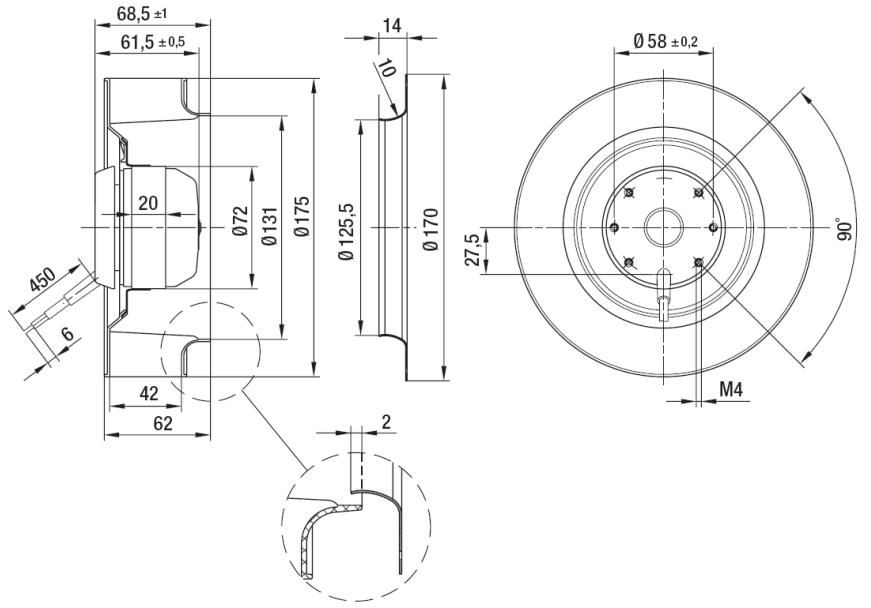

Fanlar

“ebmpapst” Geriye Eğik Kanatlı Santrifüj Fanlar

R2E175 AR72 - 05

| | | | |
|-------------------------------|----------------------|---------|---------|
| Phase | | 1~ | 1~ |
| Nominal voltage | [V] | 230 | 230 |
| Frequency | [Hz] | 50 | 60 |
| Type of data definition | | rfa | rfa |
| Valid for approval / standard | | CE | CE |
| Speed | [min ⁻¹] | 2650 | 3100 |
| Power input | [W] | 50 | 51 |
| Current draw | [A] | 0,25 | 0.23 |
| Motor capacitor | [µF] | 1,5 | 1.5 |
| Capacitor voltage | [VDB] | 400 | 400 |
| Capacitor standard | | P0 (CE) | P0 (CE) |
| Min. back pressure | [Pa] | 0 | 0 |
| Max. ambient temperature | [°C] | - | - |
| Air flow | [m ³ /h] | 490 | 570 |
| Back pressure | [Pa] | 0 | 0 |
| Sound pressure level | [dB(A)] | 63 | 68 |